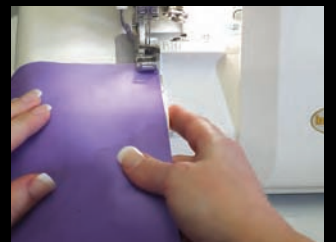

Automatic Thread Delivery System

Set the Enlighten to the type of stitch you want and serge. The Enlighten will deliver a balanced stitch on any fabric with any type of thread. It even goes from one fabric type to another without skipping.

Tubular Loopers

Imagine no exposed thread and no thread guides. The Baby Lock Enlighten allows you to thread in any order.

Looper Drive System

This exclusive Looper Drive System prevents loopers from becoming misaligned or out of time, reducing the possibility of major looper damage. This protects your machine from needing repairs, allowing you to serge worry free!

Advanced Knife Driving and One-Way Clutch System

Baby Lock created a knife system with a larger cutting bite that allows thicker fabrics to be cut with ease and increased visibility.

Full-Featured, Single Unit Differential Feed

Vertical Needle Penetration

While most machines use slanted needles that push and damage fabric, Baby Lock's needles are set vertically and sew directly up and down. This exclusive feature protects your fabric and prevents needle deflection.